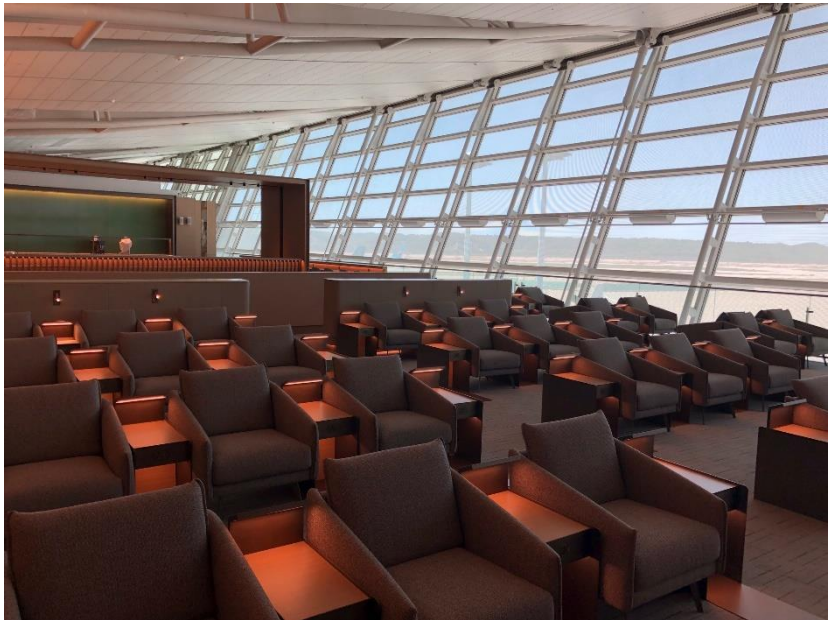

0600-2030

Seating Capacity

228 seats

Lounge Amenities

Newspaper & Magazines

Buffet of hot and cold dishes

TVs

Made to order selection

Flight Monitors

Snacks and sandwiches

Wi-Fi

Beer & Wine

Charging Station

Spirits and Liquor

Massage Chair (02)

Showers

Luggage Storage

Washrooms

Entrance

Seating Area

Relaxation Zone

Hot food variety

Food and Beverage

Alcohol and Snacks

Self Service Alcohol and Snacks area

Bathroom / Shower Facilities

Luggage Storage