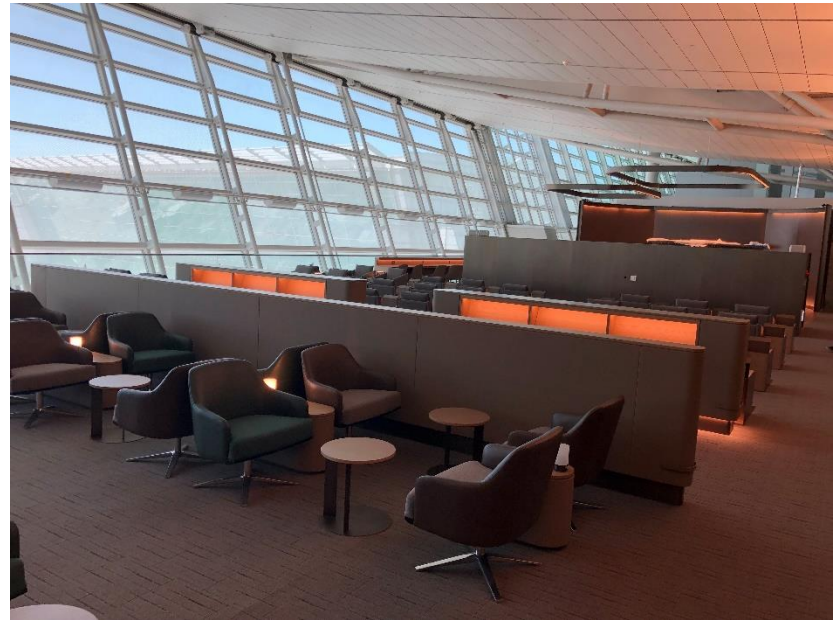

0600-2030

Seating Capacity

228 seats

Lounge Amenities

Newspaper & Magazines

Buffet of hot and cold dishes

TVs

Made to order selection

Flight Monitors

Snacks and sandwiches

Wi-Fi

Beer & Wine

Charging Station

Spirits and Liquor

Massage Chair (02)

Showers

Luggage Storage

Washrooms

Entrance

Seating Area

Relaxation Zone

Hot food variety

Food and Beverage

Alcohol and Snacks

Self Service Alcohol and Snacks area

Bathroom / Shower Facilities

Luggage Storage