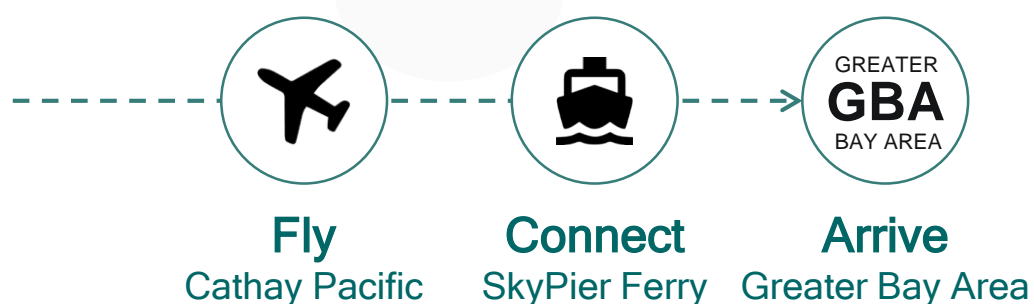

Connect to the Greater Bay Area with premium, high-speed ferry services

Ferry Port	Port Code	Voyage Time
Shenzhen-Shekou	ZYK	30 minutes
Shenzhen-Fuyong	FYG	50 minutes
Guangzhou-Nansha	NSZ	70 minutes
Zhongshan	ZGN	70 minutes
Zhujai-Jiuzhou	ZUI	70 minutes
Dongguan-Humen	ZTI	90 minutes
Guangzhou-Lianhuashan	ZIY	100 minutes
Guangzhou-Pazhou	PFT	120 minutes